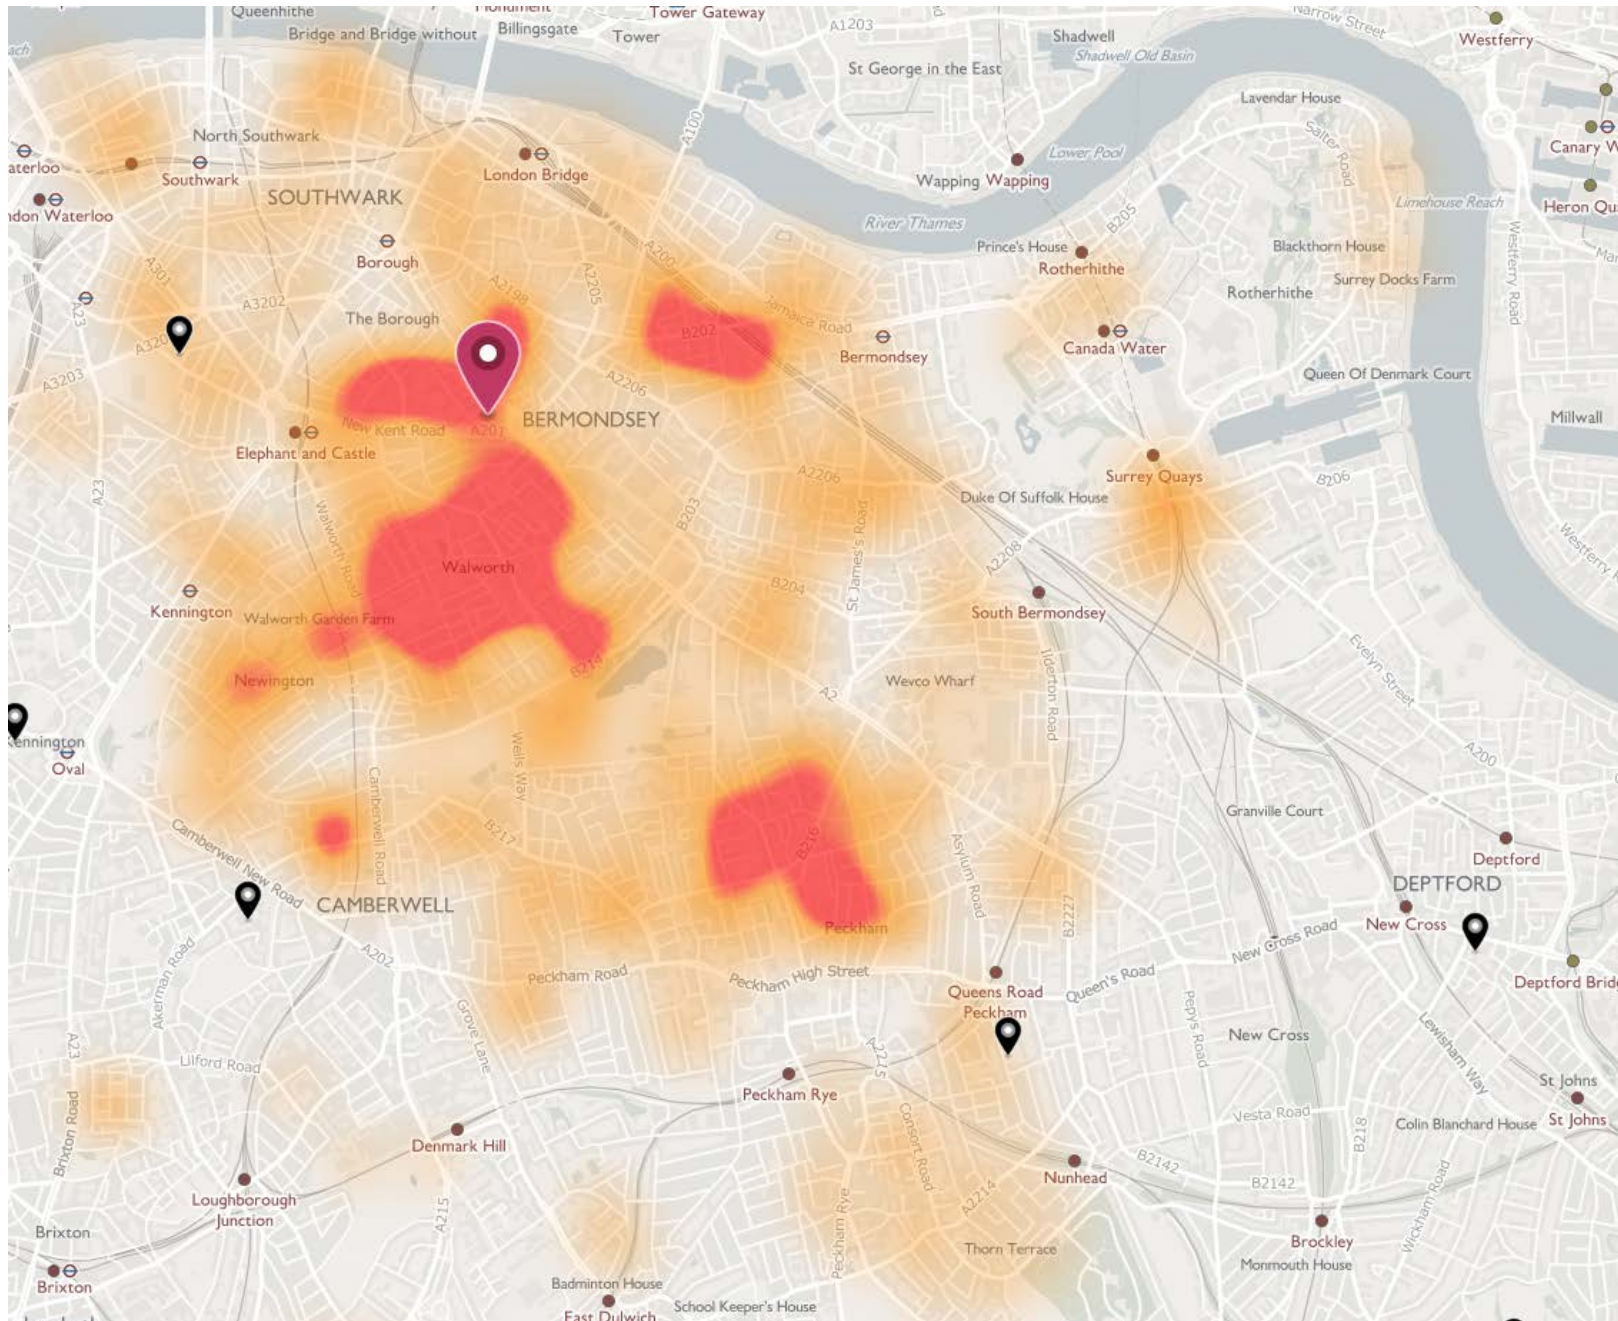

The St Thomas the Apostle College (Voluntary Aided – RC) – 5.1FE

UAESB (Academy) – 6FE

Charter School East Dulwich (Free School) – 4FE

NOT AVAILABLE