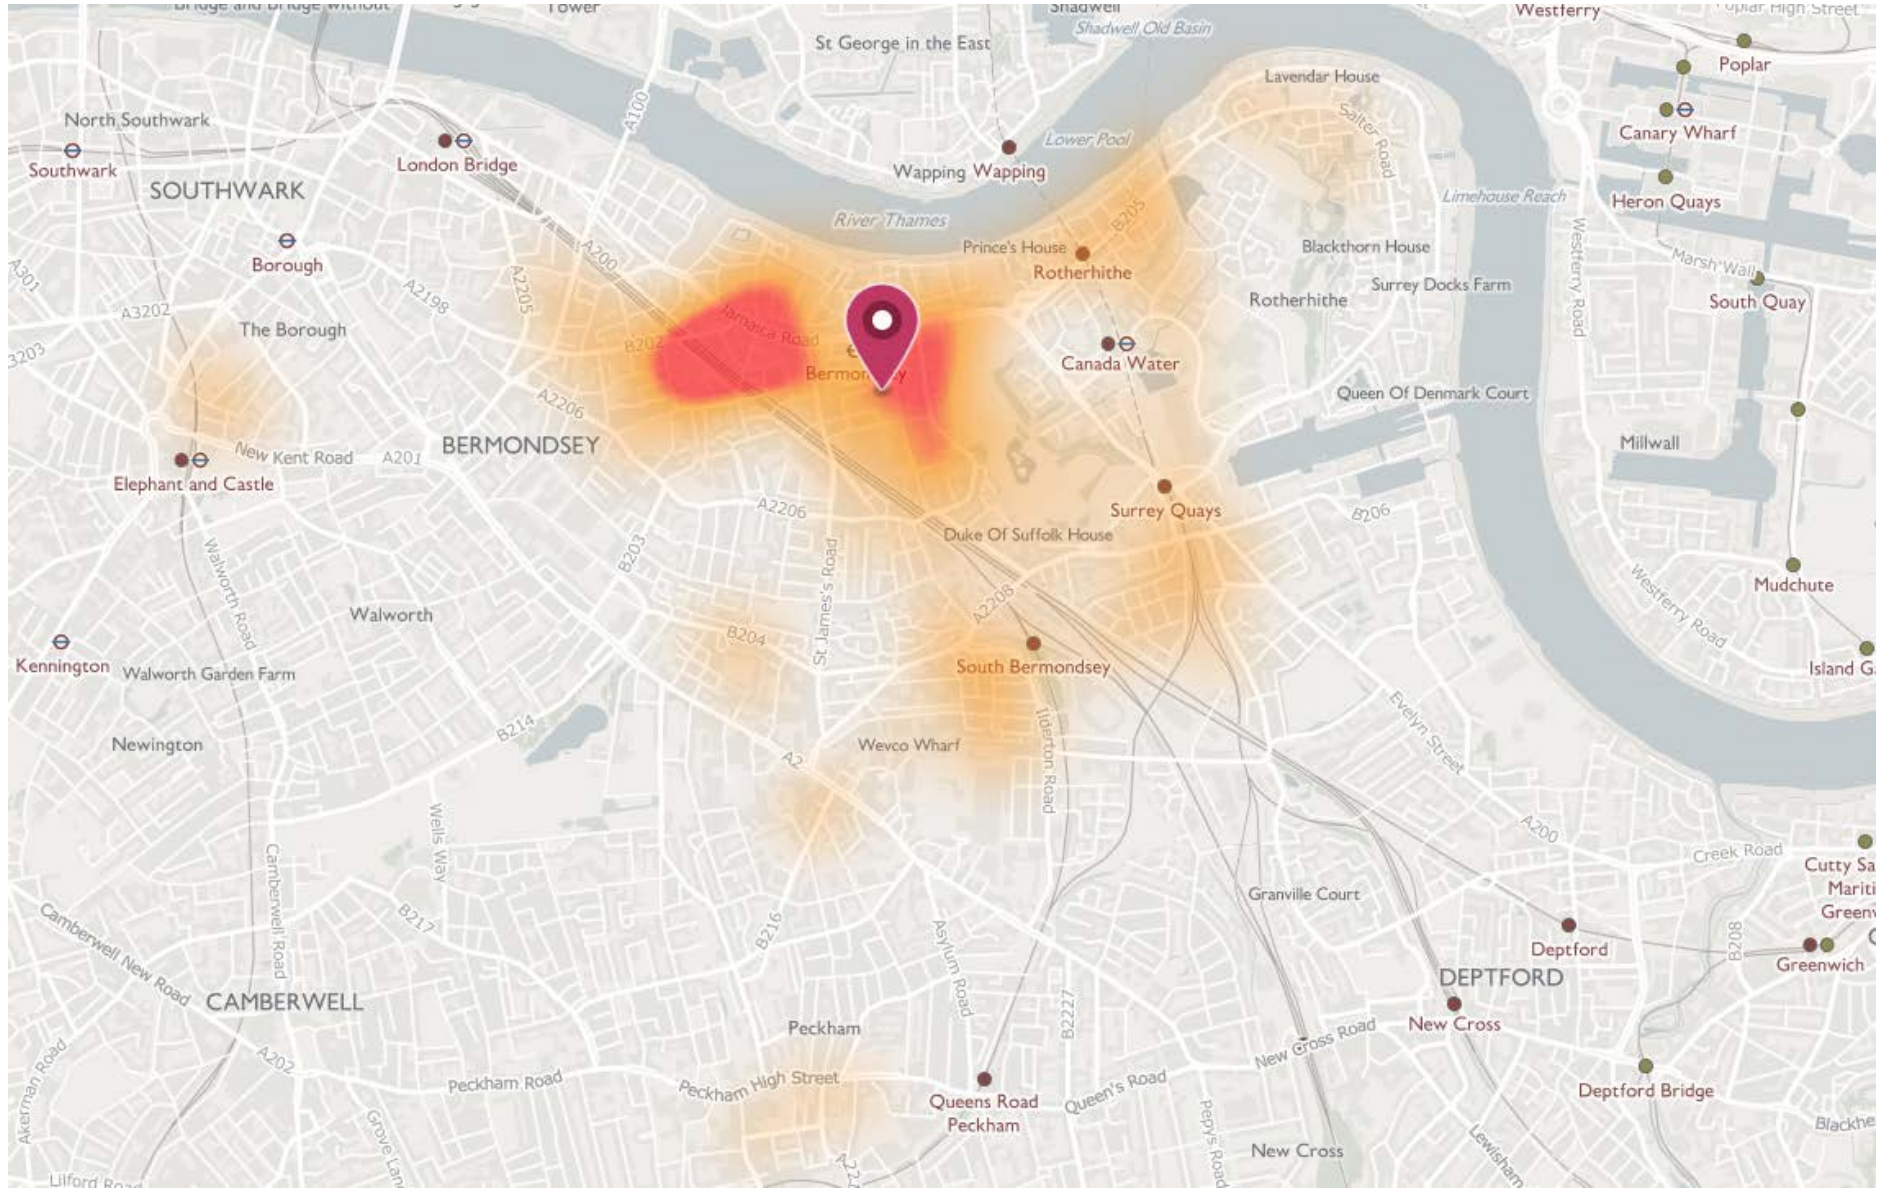

Compass School Southwark (Free School) 3.8FE