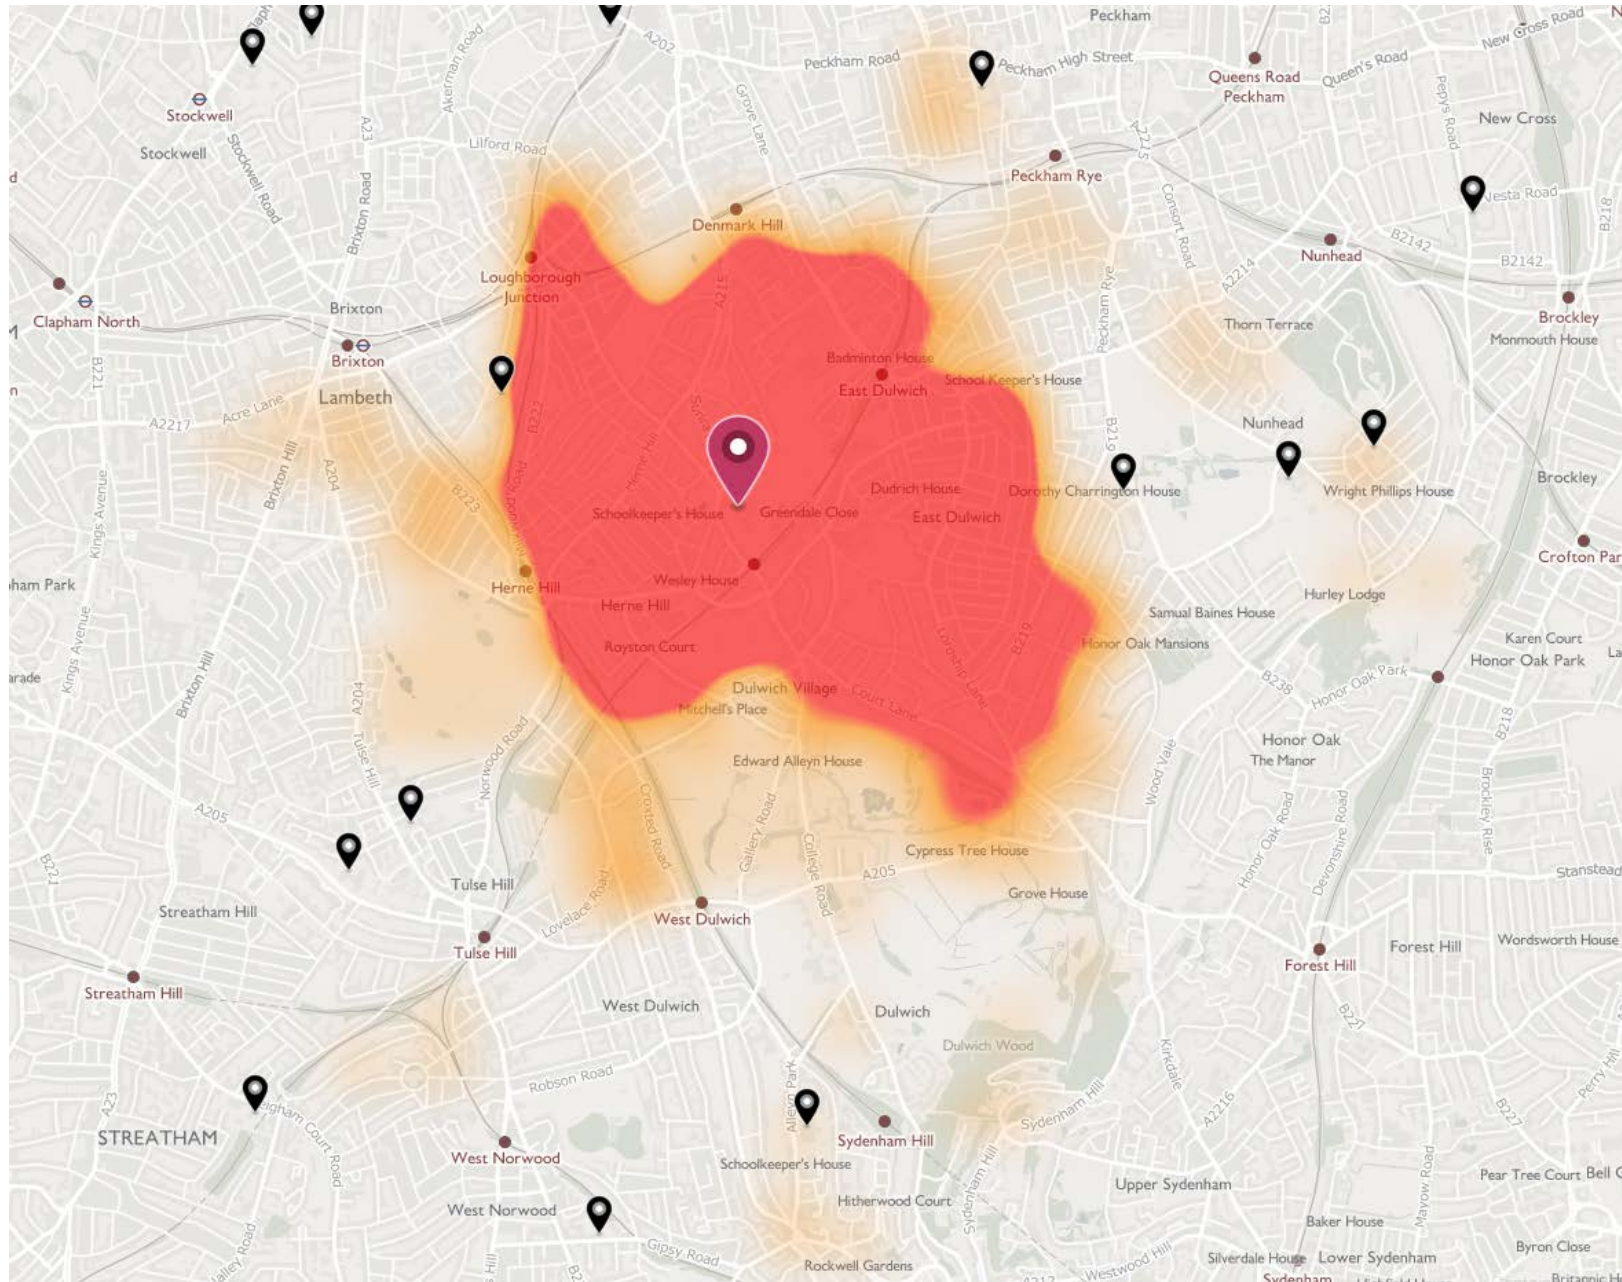

ARK All Saints Academy (Academy) – 4FE

ARK Globe Academy (Secondary) (Academy) – 6FE

Bacon's College (Academy) – 6FE

The Charter School (Academy) – 6FE

City of London Academy (Southwark) (Academy) – 8FE

Compass School Southwark (Free School) 3.8FE