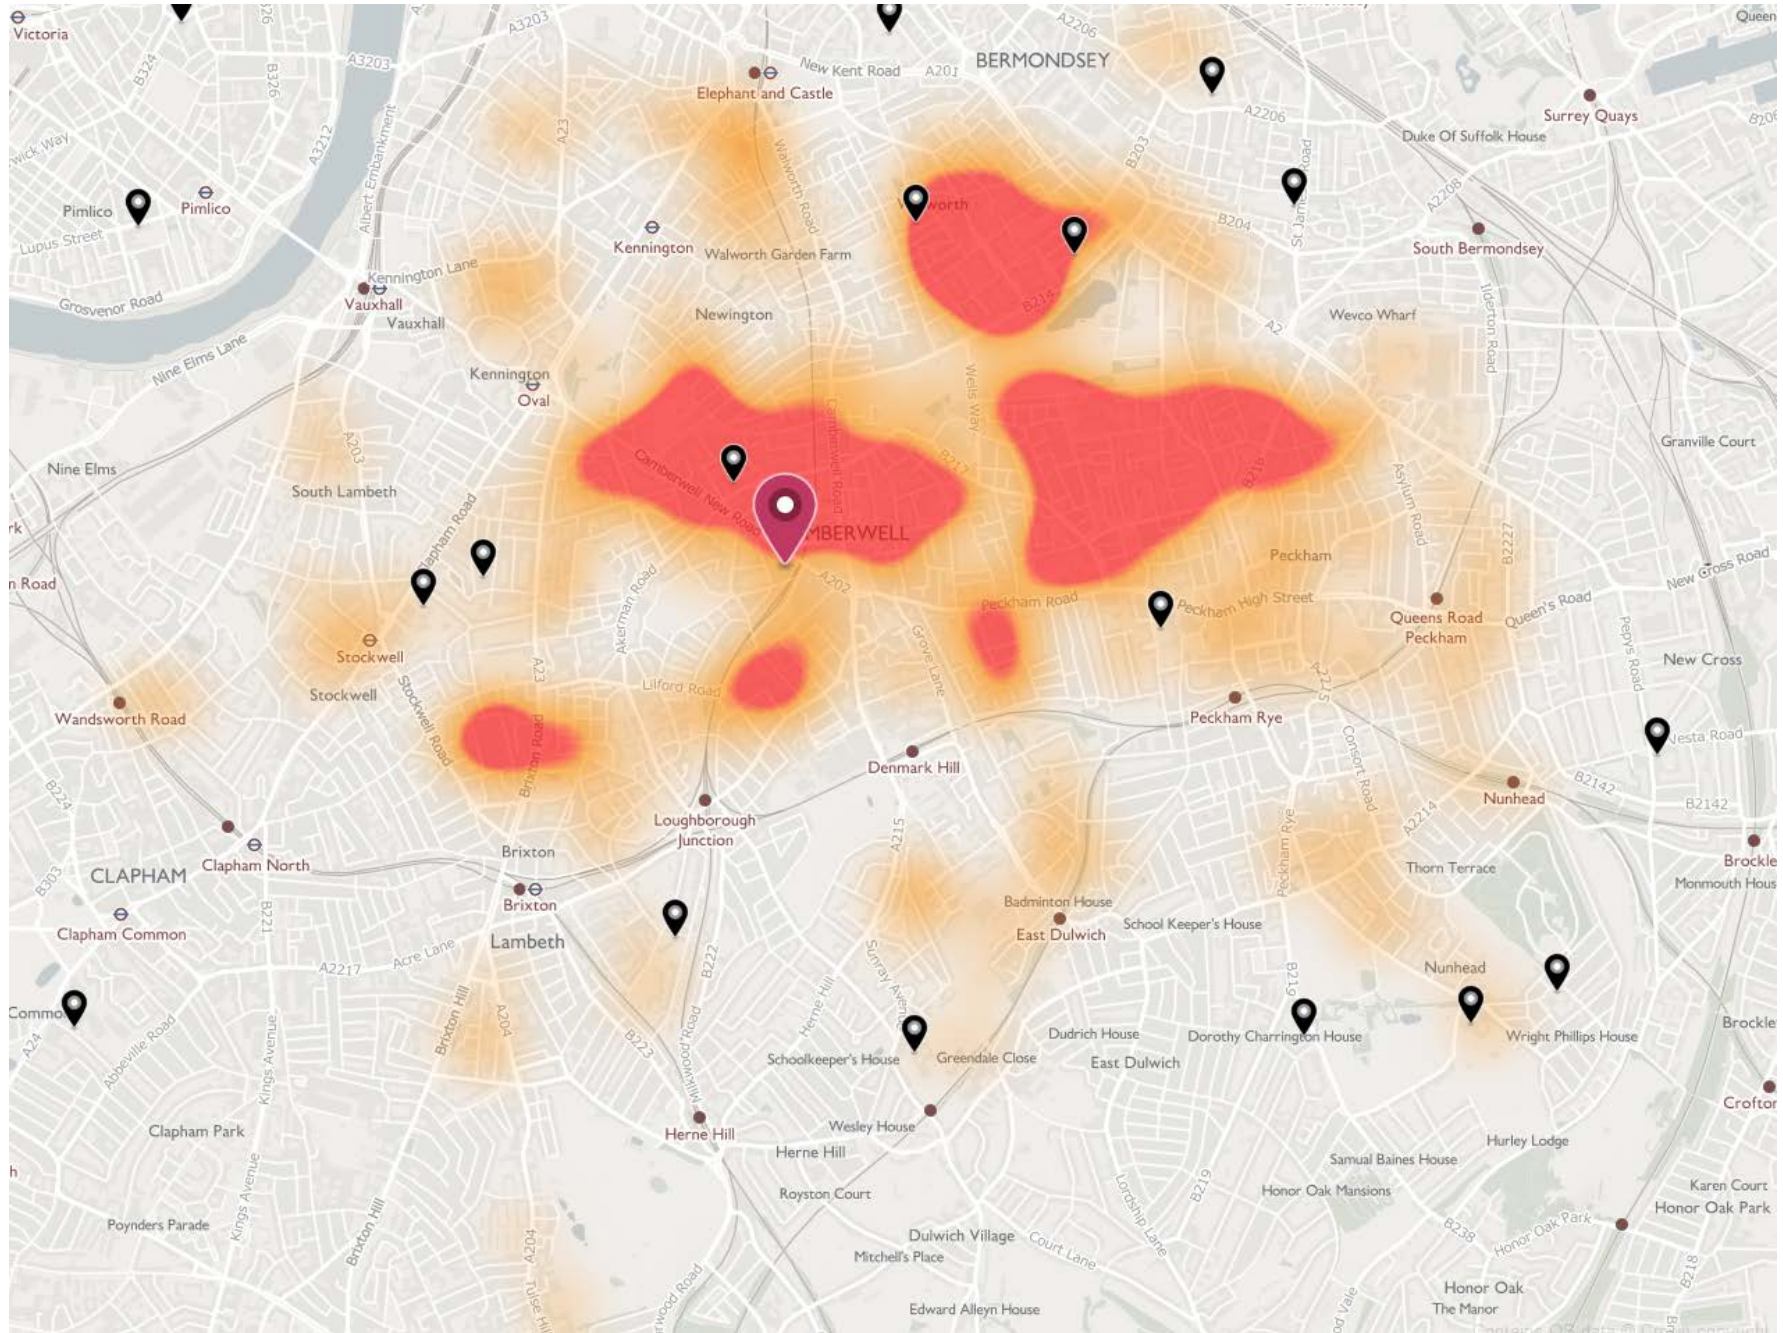

Sacred Heart Roman Catholic Secondary School (Academy) – 4.1FE