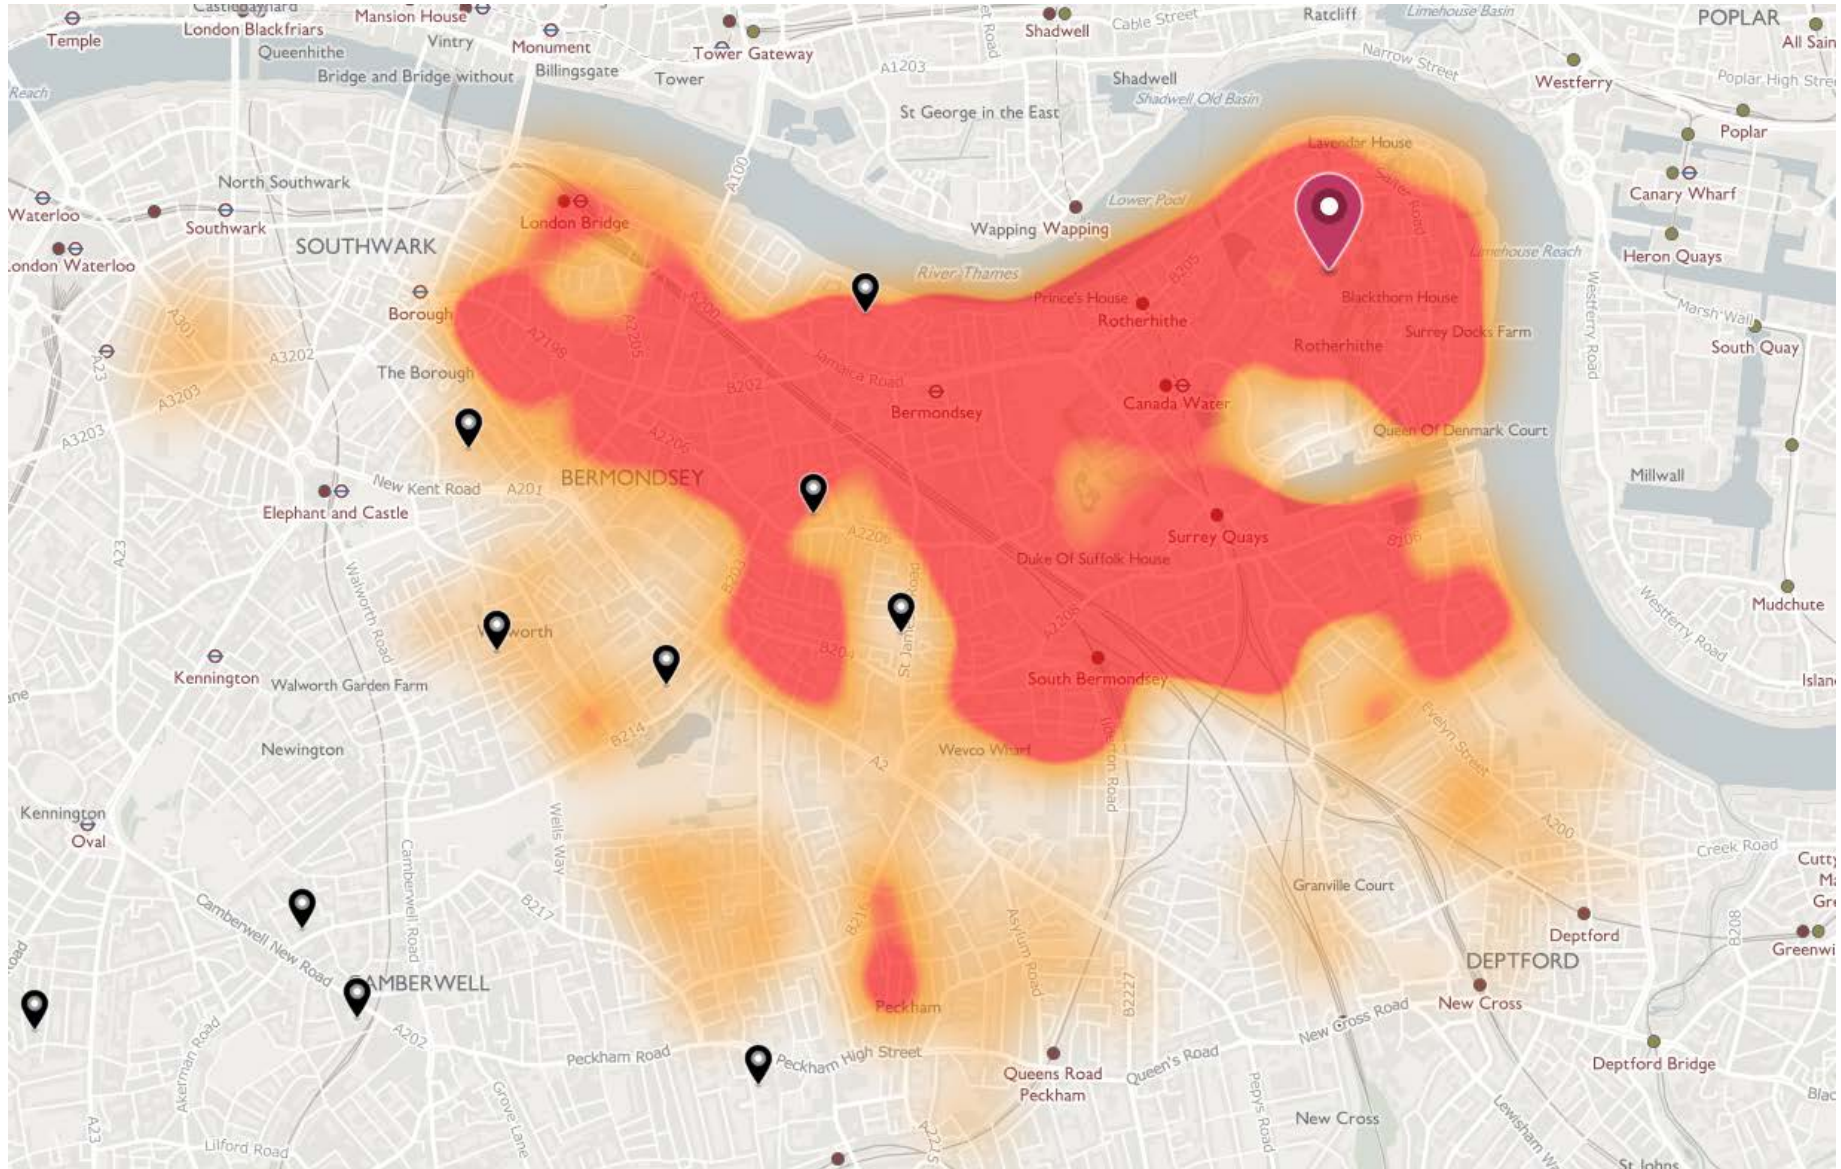

ARK All Saints Academy (Academy) – 4FE

ARK Globe Academy (Secondary) (Academy) – 6FE

Bacon's College (Academy) – 6FE

The Charter School (Academy) – 6FE

City of London Academy (Southwark) (Academy) – 8FE

Compass School Southwark (Free School) 3.8FE