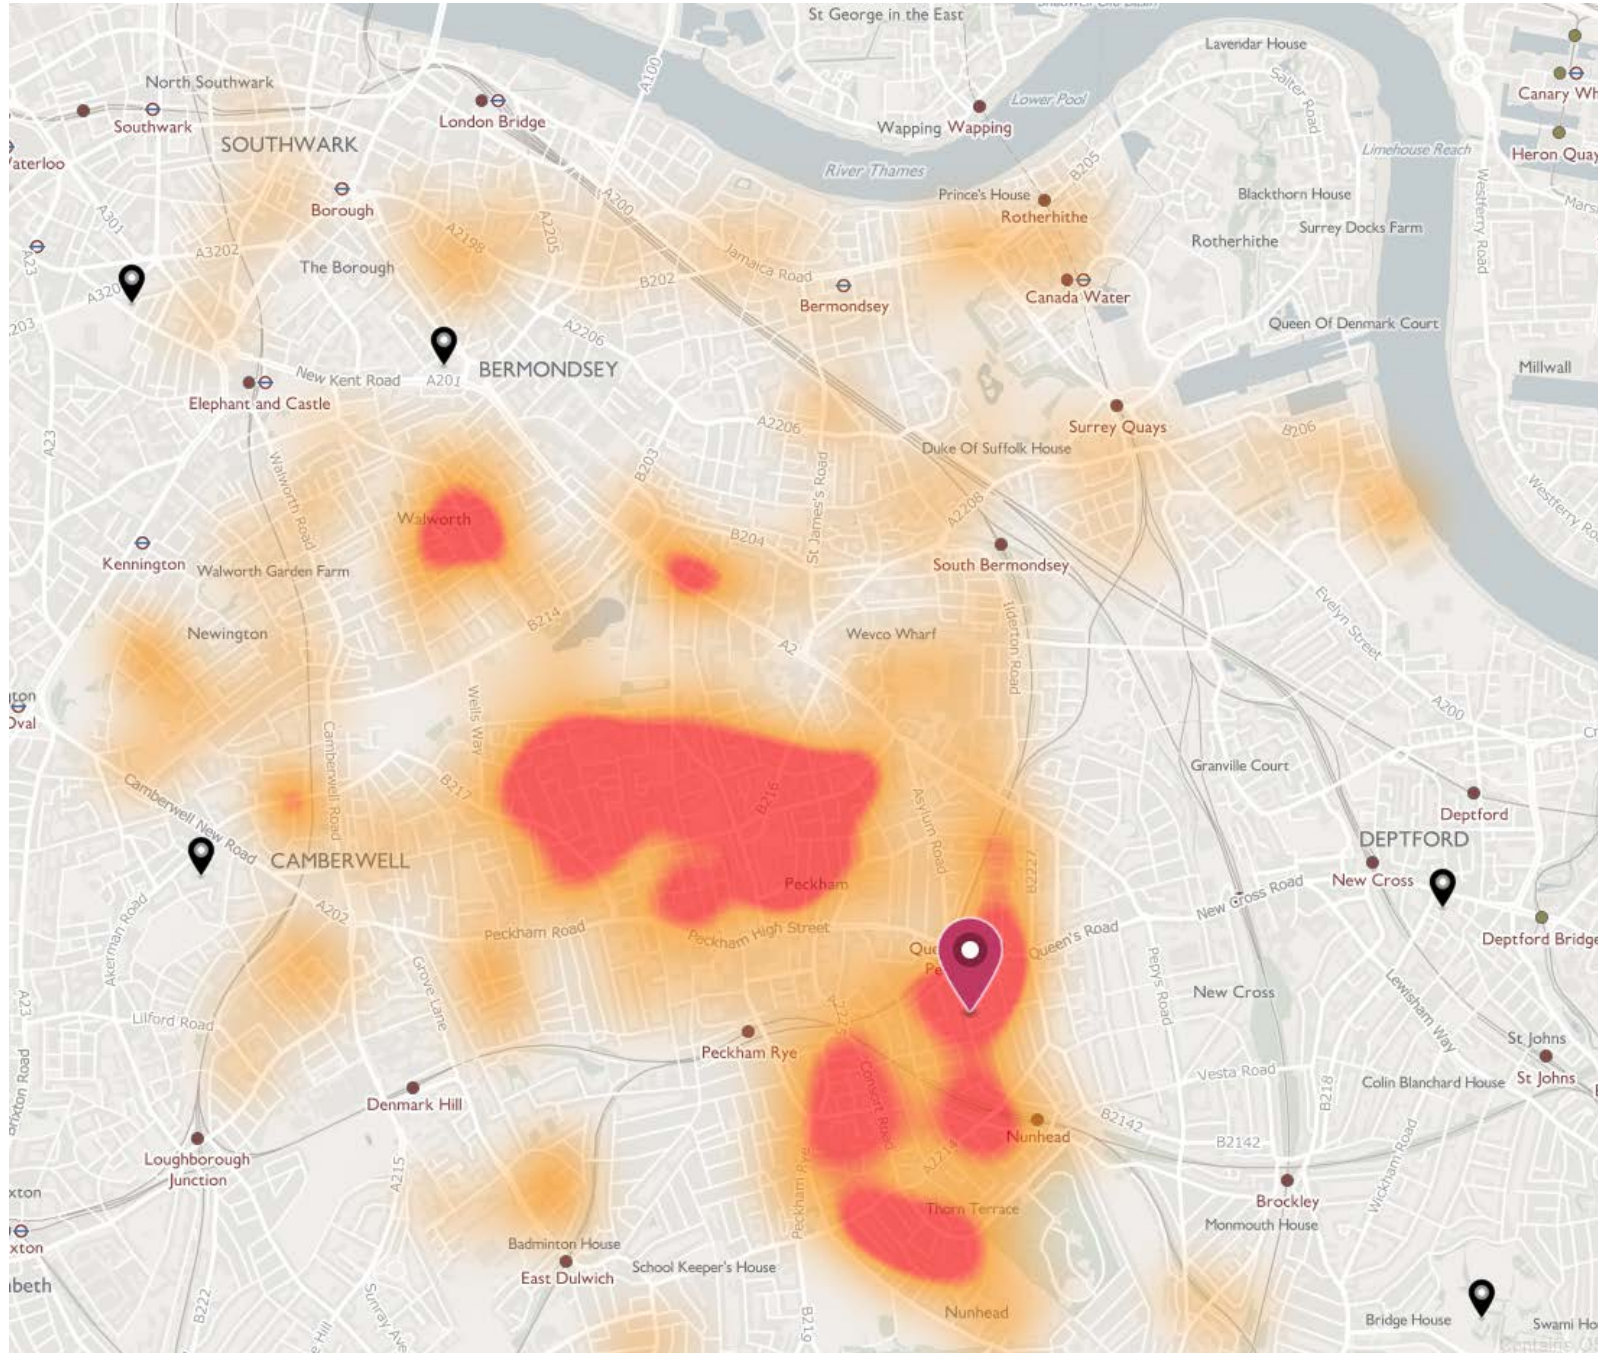

The St Thomas the Apostle College (Voluntary Aided – RC) – 5.1FE

UAESB (Academy) – 6FE

Charter School East Dulwich (Free School) – 4FE

NOT AVAILABLE