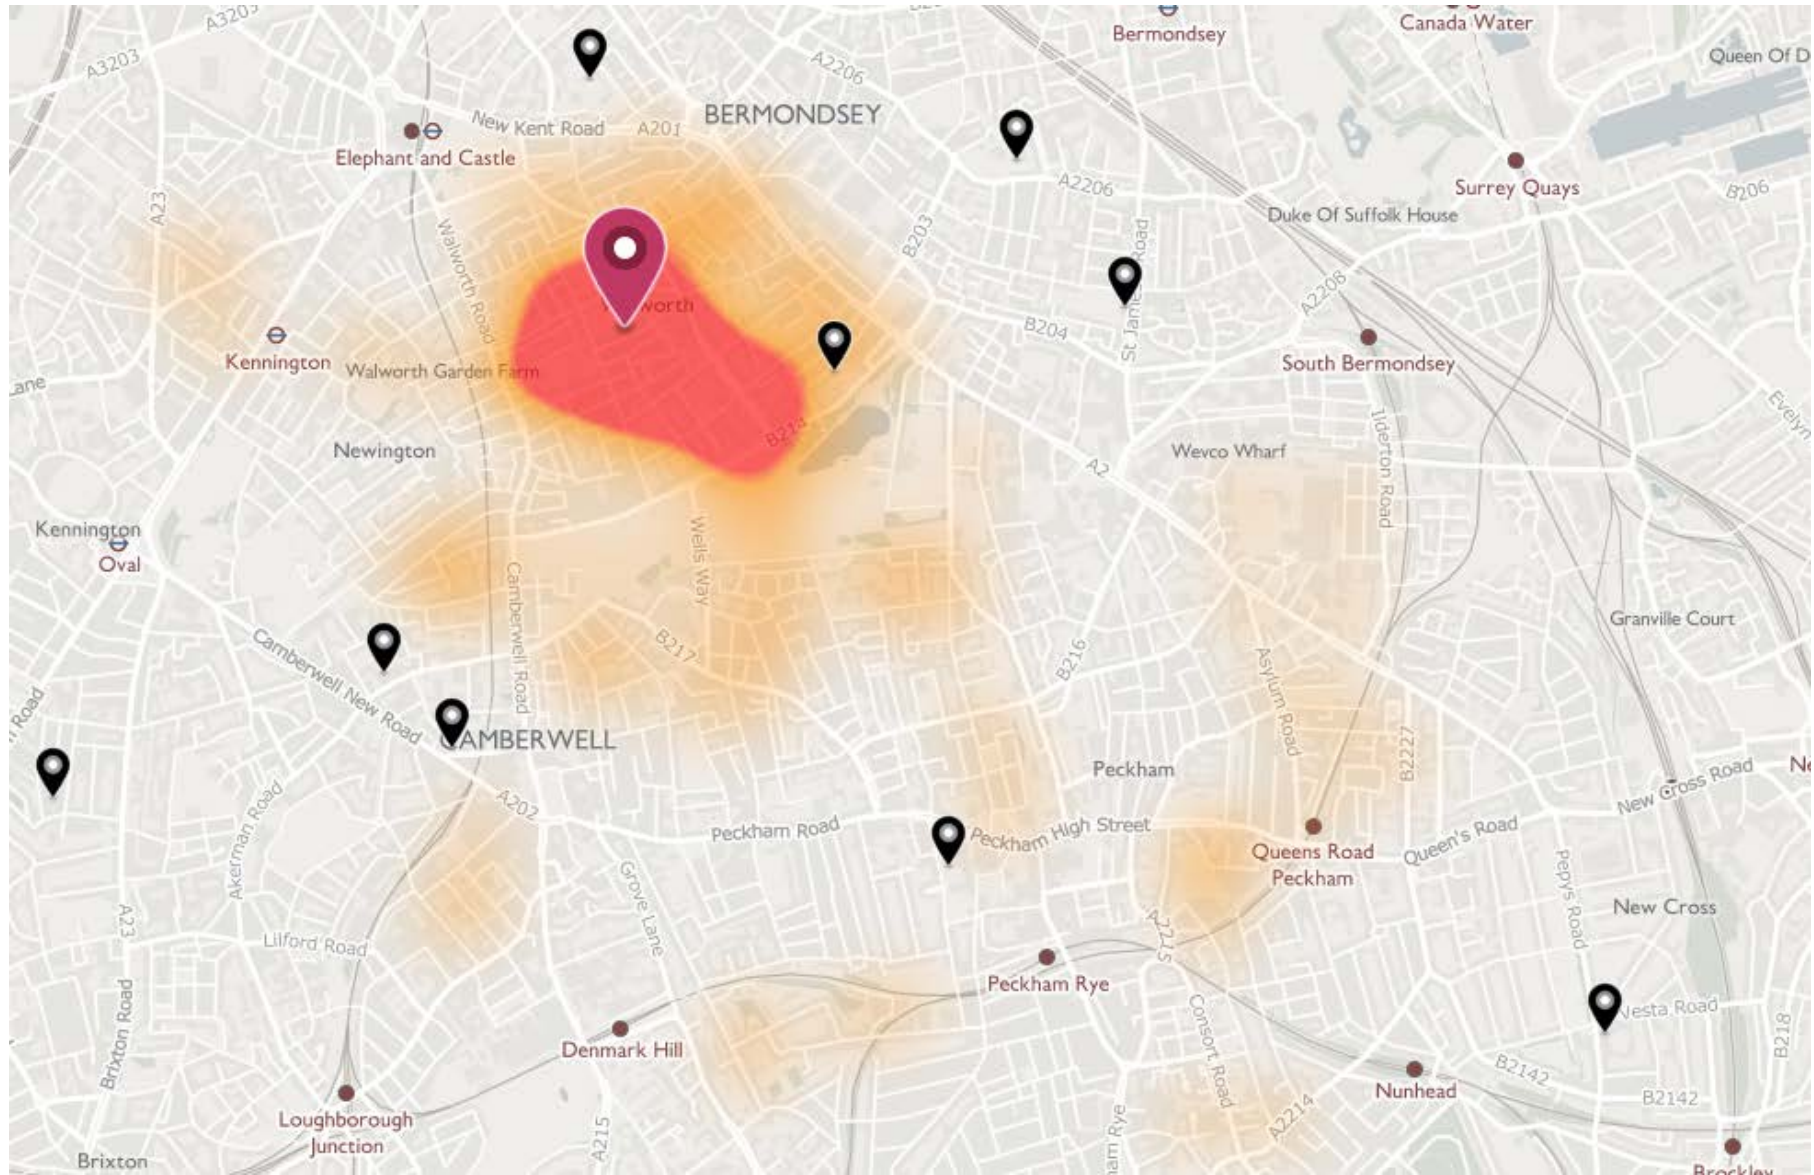

The St Thomas the Apostle College (Voluntary Aided – RC) – 5.1FE

UAESB (Academy) – 6FE

Charter School East Dulwich (Free School) – 4FE

NOT AVAILABLE