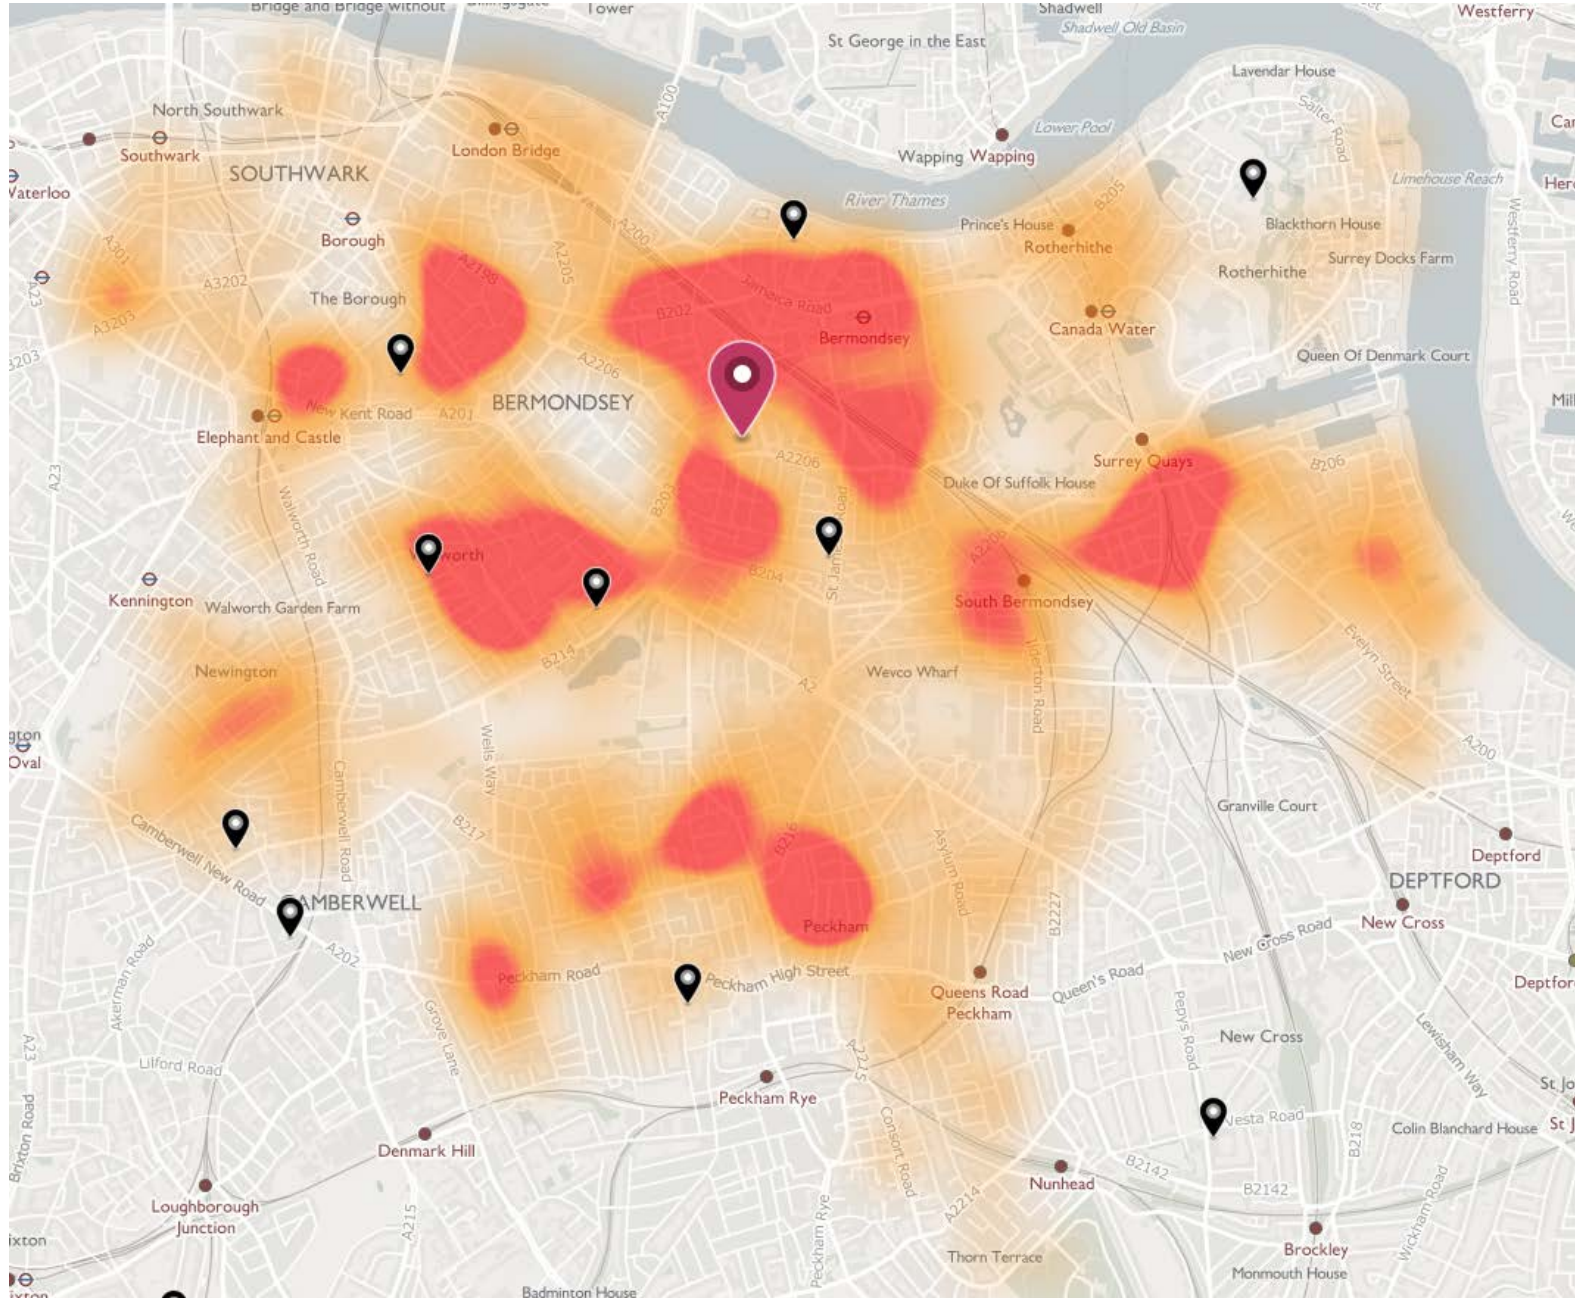

Harris Academy Bermondsey (Academy) – 6FE

Harris Academy Peckham (Academy) – 6FE

Harris Boys' Academy East Dulwich (Academy) – 5FE

Harris Girls' Academy East Dulwich (Academy) – 5FE

Kingsdale Foundation School (Academy) - 8FE

The St Thomas the Apostle College (Voluntary Aided – RC) – 5.1FE

UAESB (Academy) – 6FE

Charter School East Dulwich (Free School) – 4FE

NOT AVAILABLE