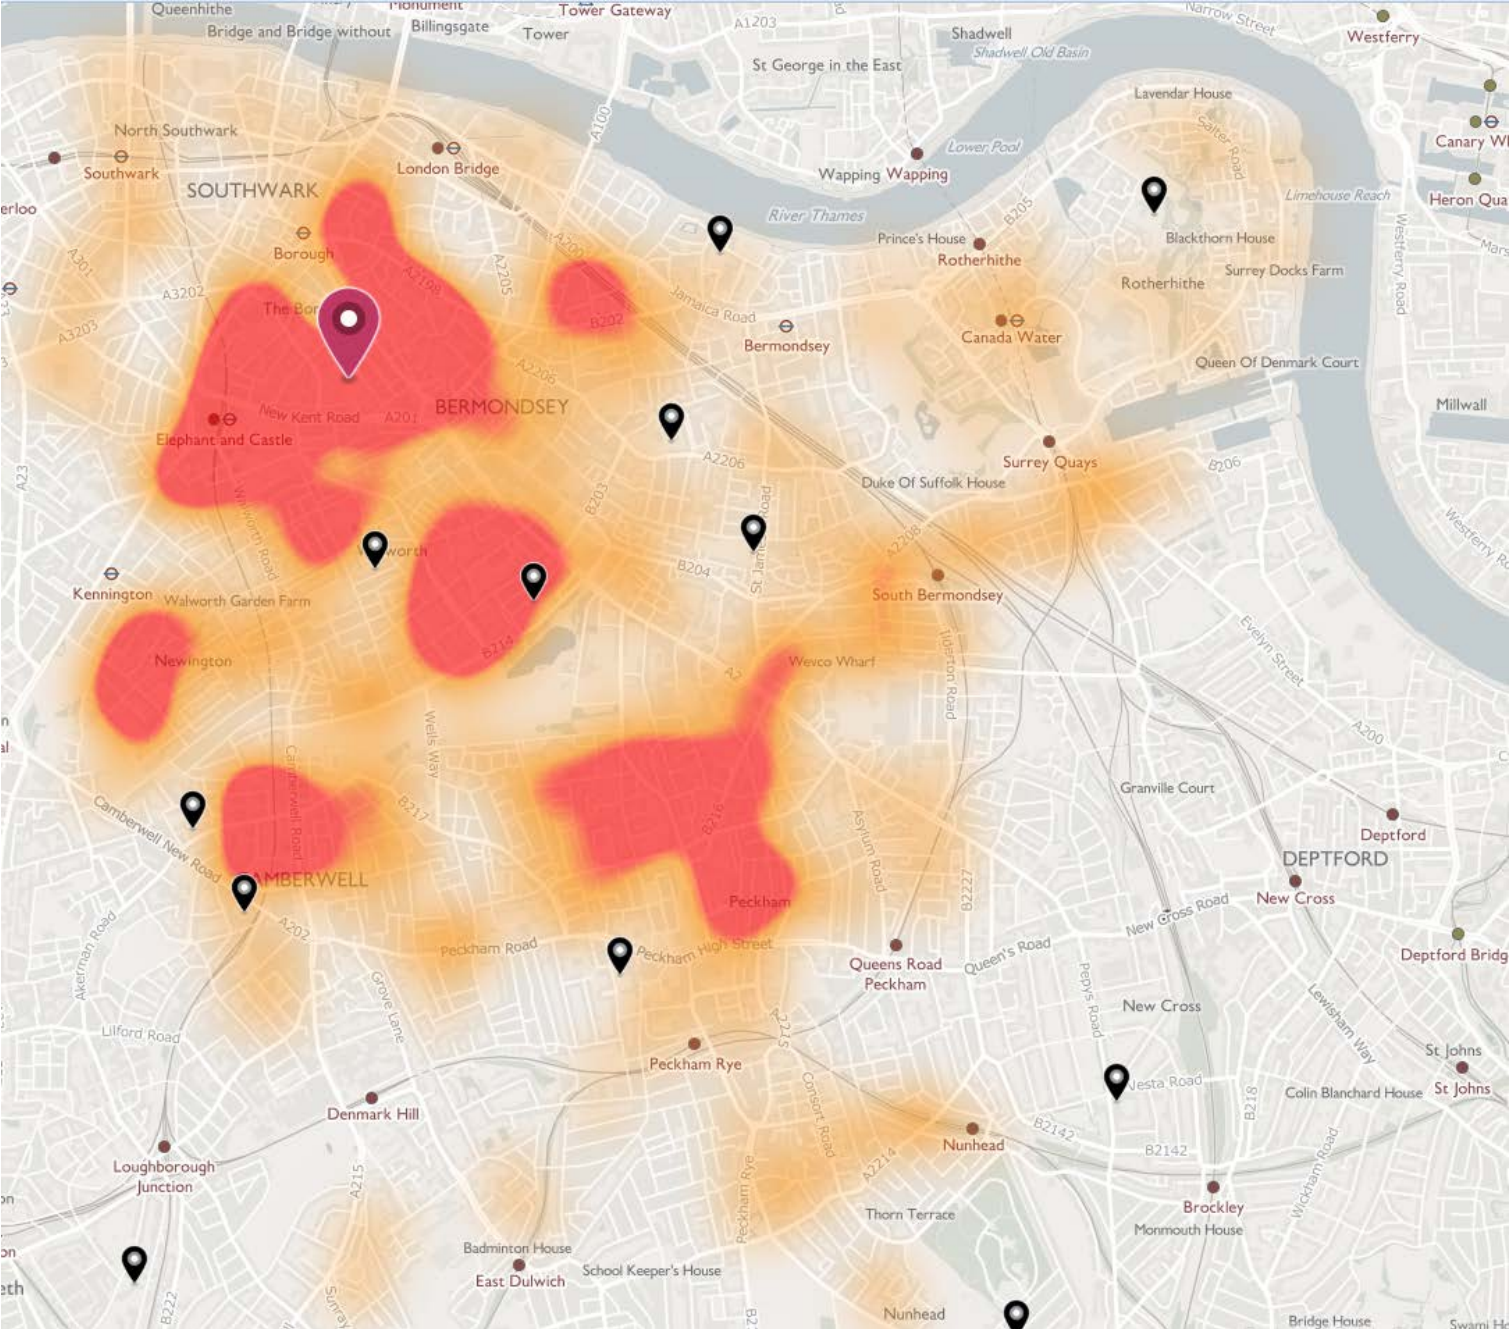

ARK All Saints Academy (Academy) – 4FE

ARK Globe Academy (Secondary) (Academy) – 6FE

Bacon's College (Academy) – 6FE

The Charter School (Academy) – 6FE

City of London Academy (Southwark) (Academy) – 8FE

Compass School Southwark (Free School) 3.8FE

Harris Academy Bermondsey (Academy) – 6FE

Harris Academy Peckham (Academy) – 6FE

Harris Boys' Academy East Dulwich (Academy) – 5FE

Harris Girls' Academy East Dulwich (Academy) – 5FE

Kingsdale Foundation School (Academy) - 8FE

The St Thomas the Apostle College (Voluntary Aided – RC) – 5.1FE

UAESB (Academy) – 6FE

Charter School East Dulwich (Free School) – 4FE

NOT AVAILABLE