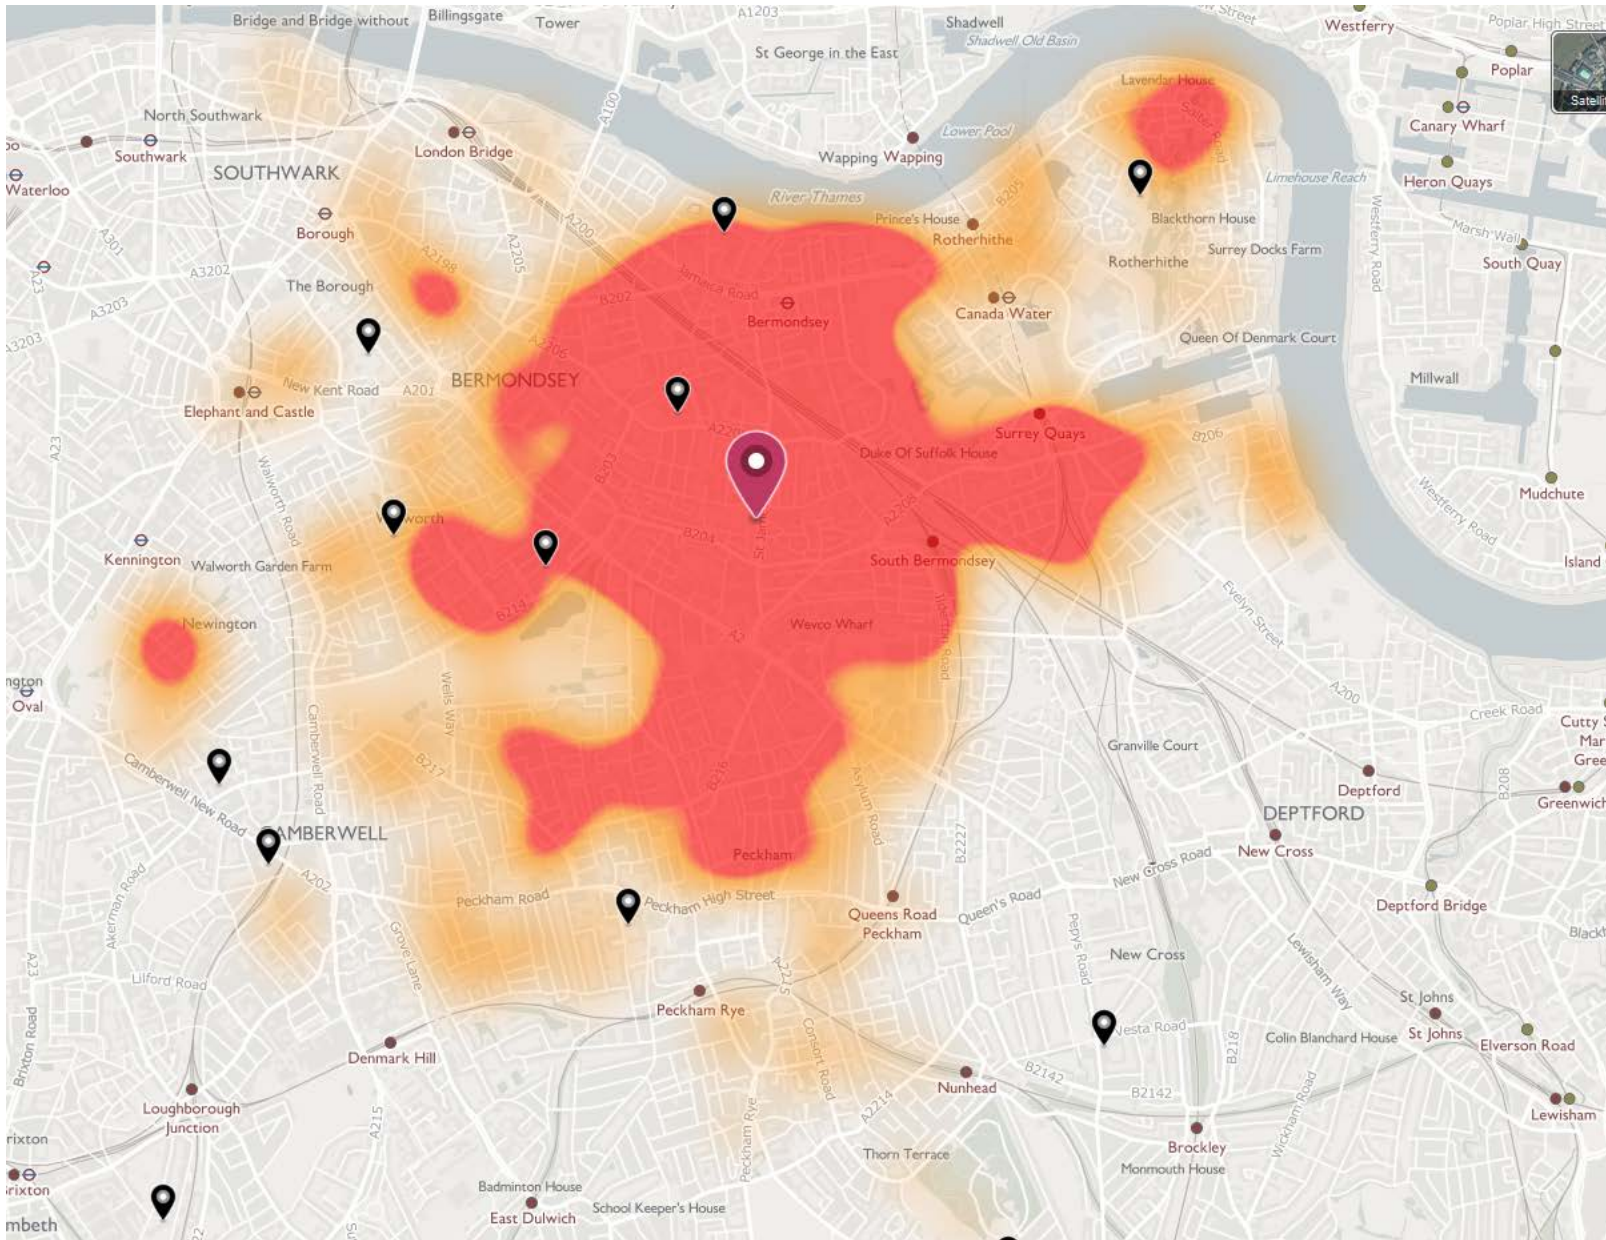

ARK All Saints Academy (Academy) – 4FE

ARK Globe Academy (Secondary) (Academy) – 6FE

Bacon's College (Academy) – 6FE

The Charter School (Academy) – 6FE

City of London Academy (Southwark) (Academy) – 8FE

Compass School Southwark (Free School) 3.8FE

Harris Academy Bermondsey (Academy) – 6FE

Harris Academy Peckham (Academy) – 6FE

Harris Boys' Academy East Dulwich (Academy) – 5FE

Harris Girls' Academy East Dulwich (Academy) – 5FE

Kingsdale Foundation School (Academy) - 8FE