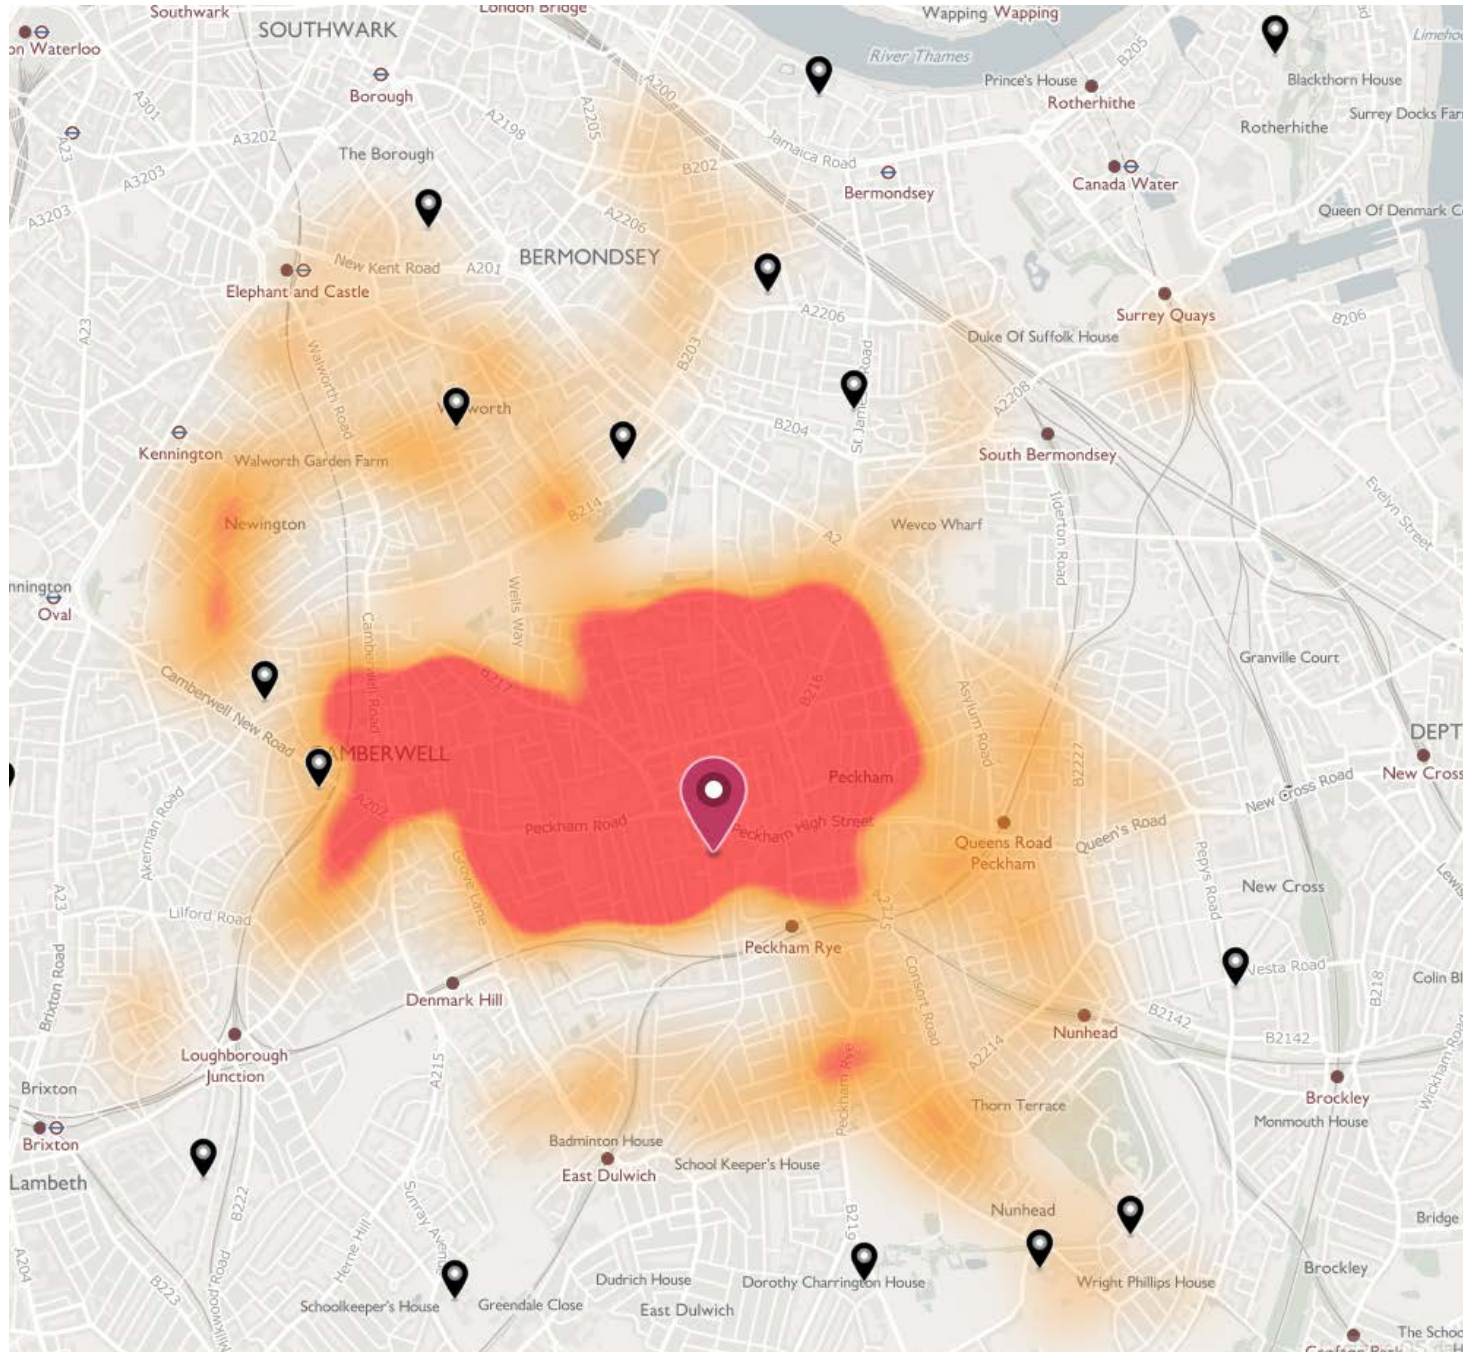

ARK All Saints Academy (Academy) – 4FE

ARK Globe Academy (Secondary) (Academy) – 6FE

Bacon's College (Academy) – 6FE

The Charter School (Academy) – 6FE

City of London Academy (Southwark) (Academy) – 8FE

Compass School Southwark (Free School) 3.8FE

Harris Academy Bermondsey (Academy) – 6FE

Harris Academy Peckham (Academy) – 6FE

Harris Boys' Academy East Dulwich (Academy) – 5FE

Harris Girls' Academy East Dulwich (Academy) – 5FE

Kingsdale Foundation School (Academy) - 8FE